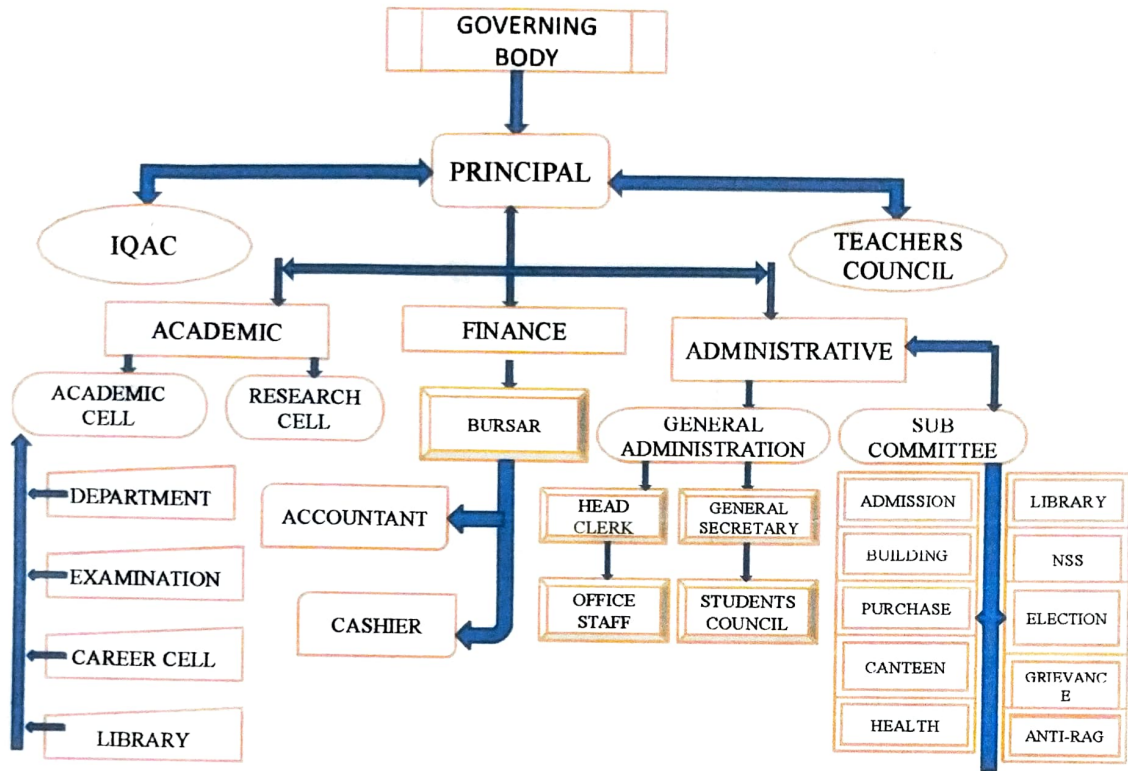

ORGANOGRAM

Anubhavi
Teacher-in-charge
THLH Mahavidyalaya
Madian, Mallarapur, Gompur
Birbhum, Pin- 731216, W.B